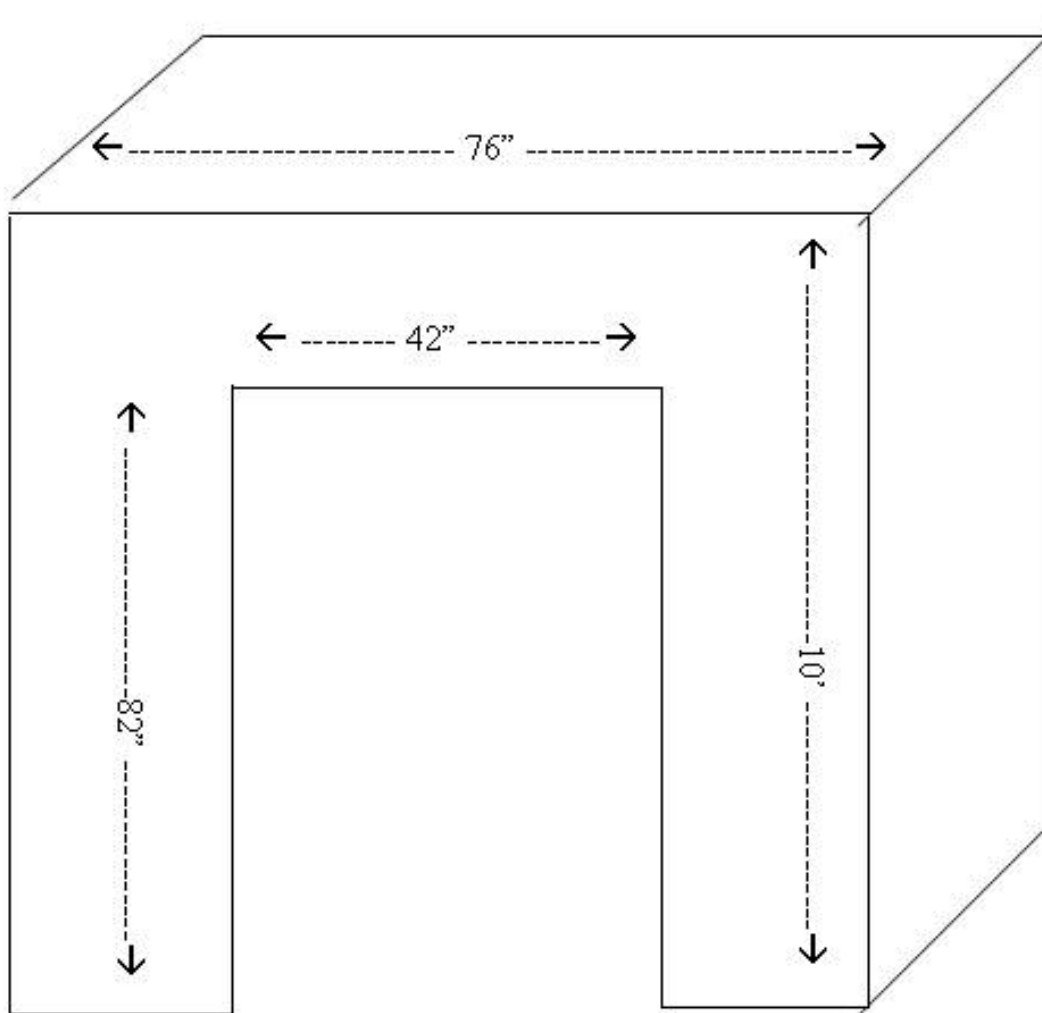

Freight elevator:

Height inside: 10'

Depth inside: 64"

Width inside: 76"

Door height: 82"

Door width: 42"

**WEIGH CAPACITY IS 3500 POUNDS**

**NOTE: This elevator cannot be locked off due to fire regulations**